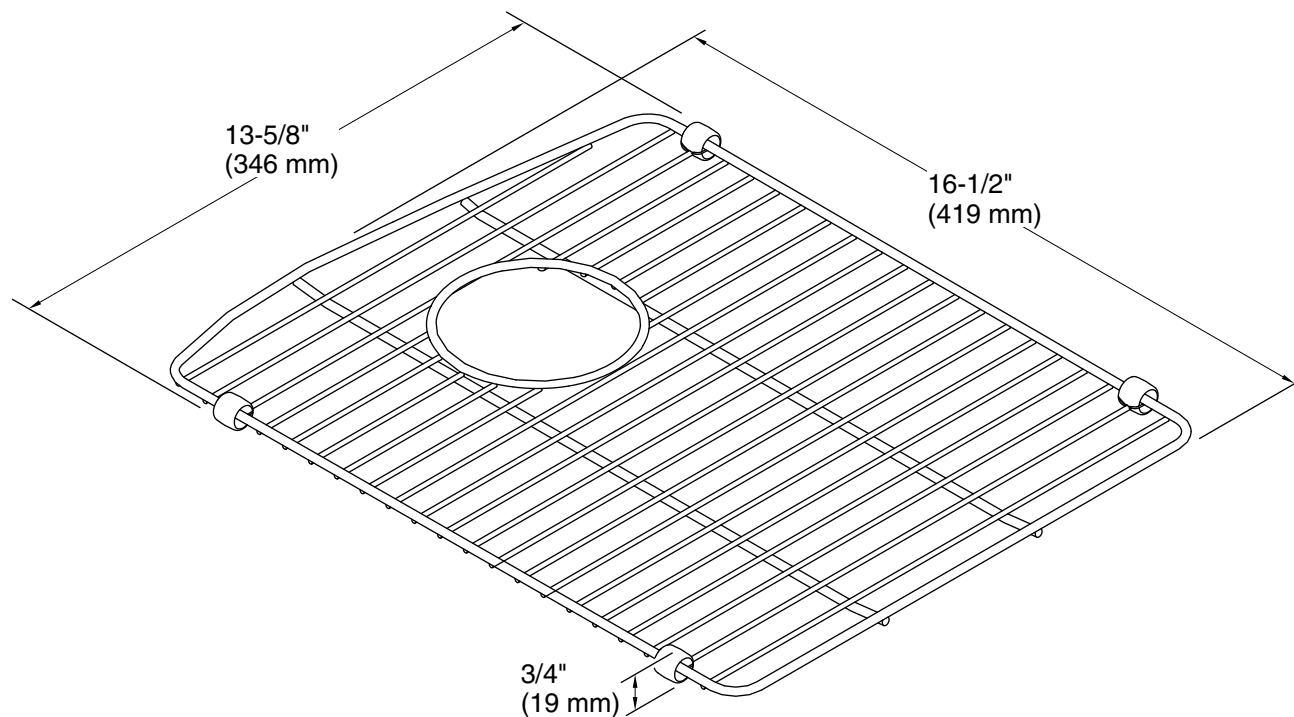

Technical Information

All product dimensions are nominal.

Material: Stainless Steel